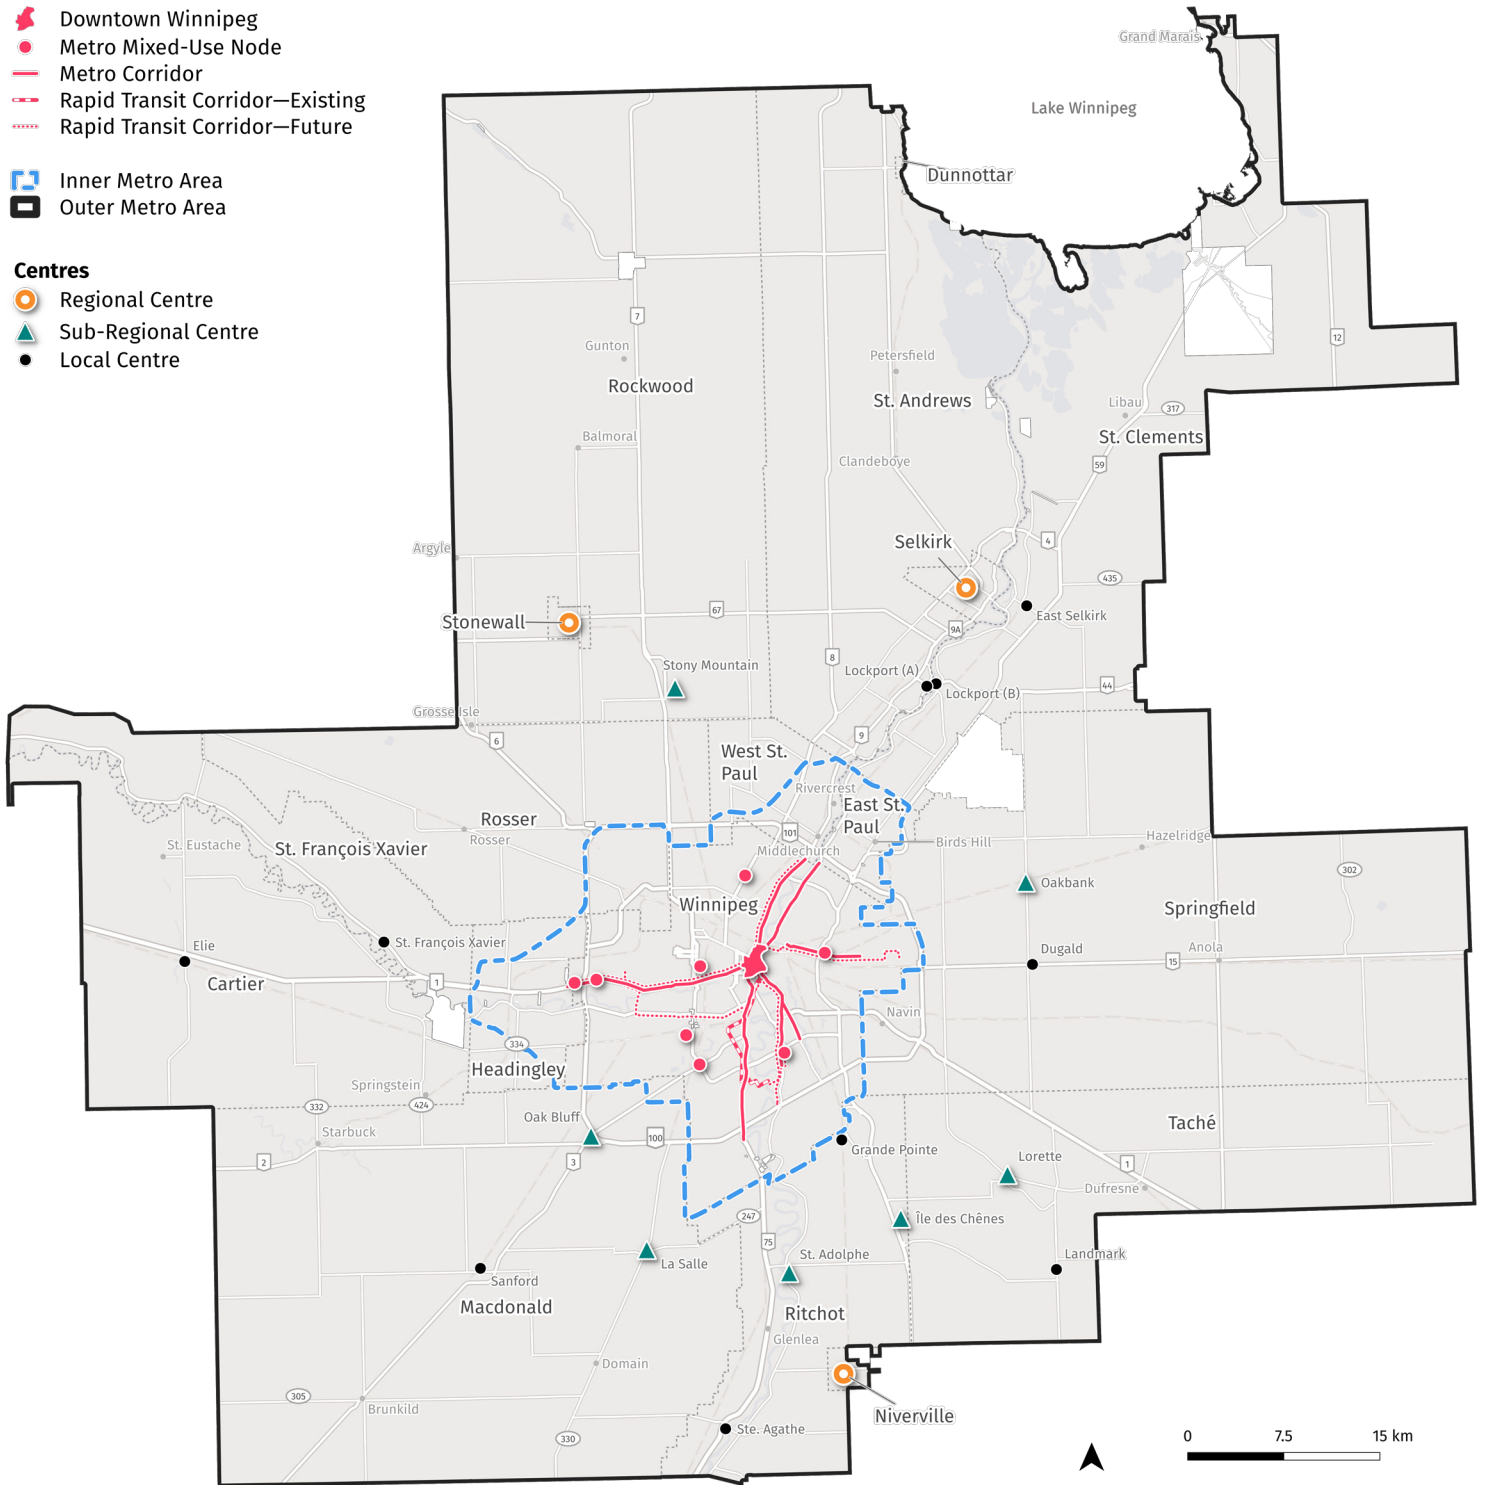

Legend

Tiers

- Metro Core
- Downtown Winnipeg
- Metro Mixed-Use Node
- Metro Corridor
- Rapid Transit Corridor—Existing
- Rapid Transit Corridor—Future

- Inner Metro Area
- Outer Metro Area

Centres

- Regional Centre
- Sub-Regional Centre
- Local Centre

SCHEDULE A-1: WINNIPEG METROPOLITAN REGIONAL STRUCTURE

Notes

Identified lands are located on Treaty 1 Territory, the ancestral lands of the Ininew, Anishinaabe, Anisininew, Dene, Dakota, Lakota and Nakota, and is the Homeland of the Red River Métis.

Map Projection
 NAD83 / UTM zone 14N (EPSG:26914)
 Feature Layer Sources
 City of Winnipeg, Natural Resources Canada, Province of Manitoba, Winnipeg Metropolitan Region
 Base Layer Sources
 Government of Canada, Natural Resources Canada, Open Street Map, Province of Manitoba, Statistics Canada